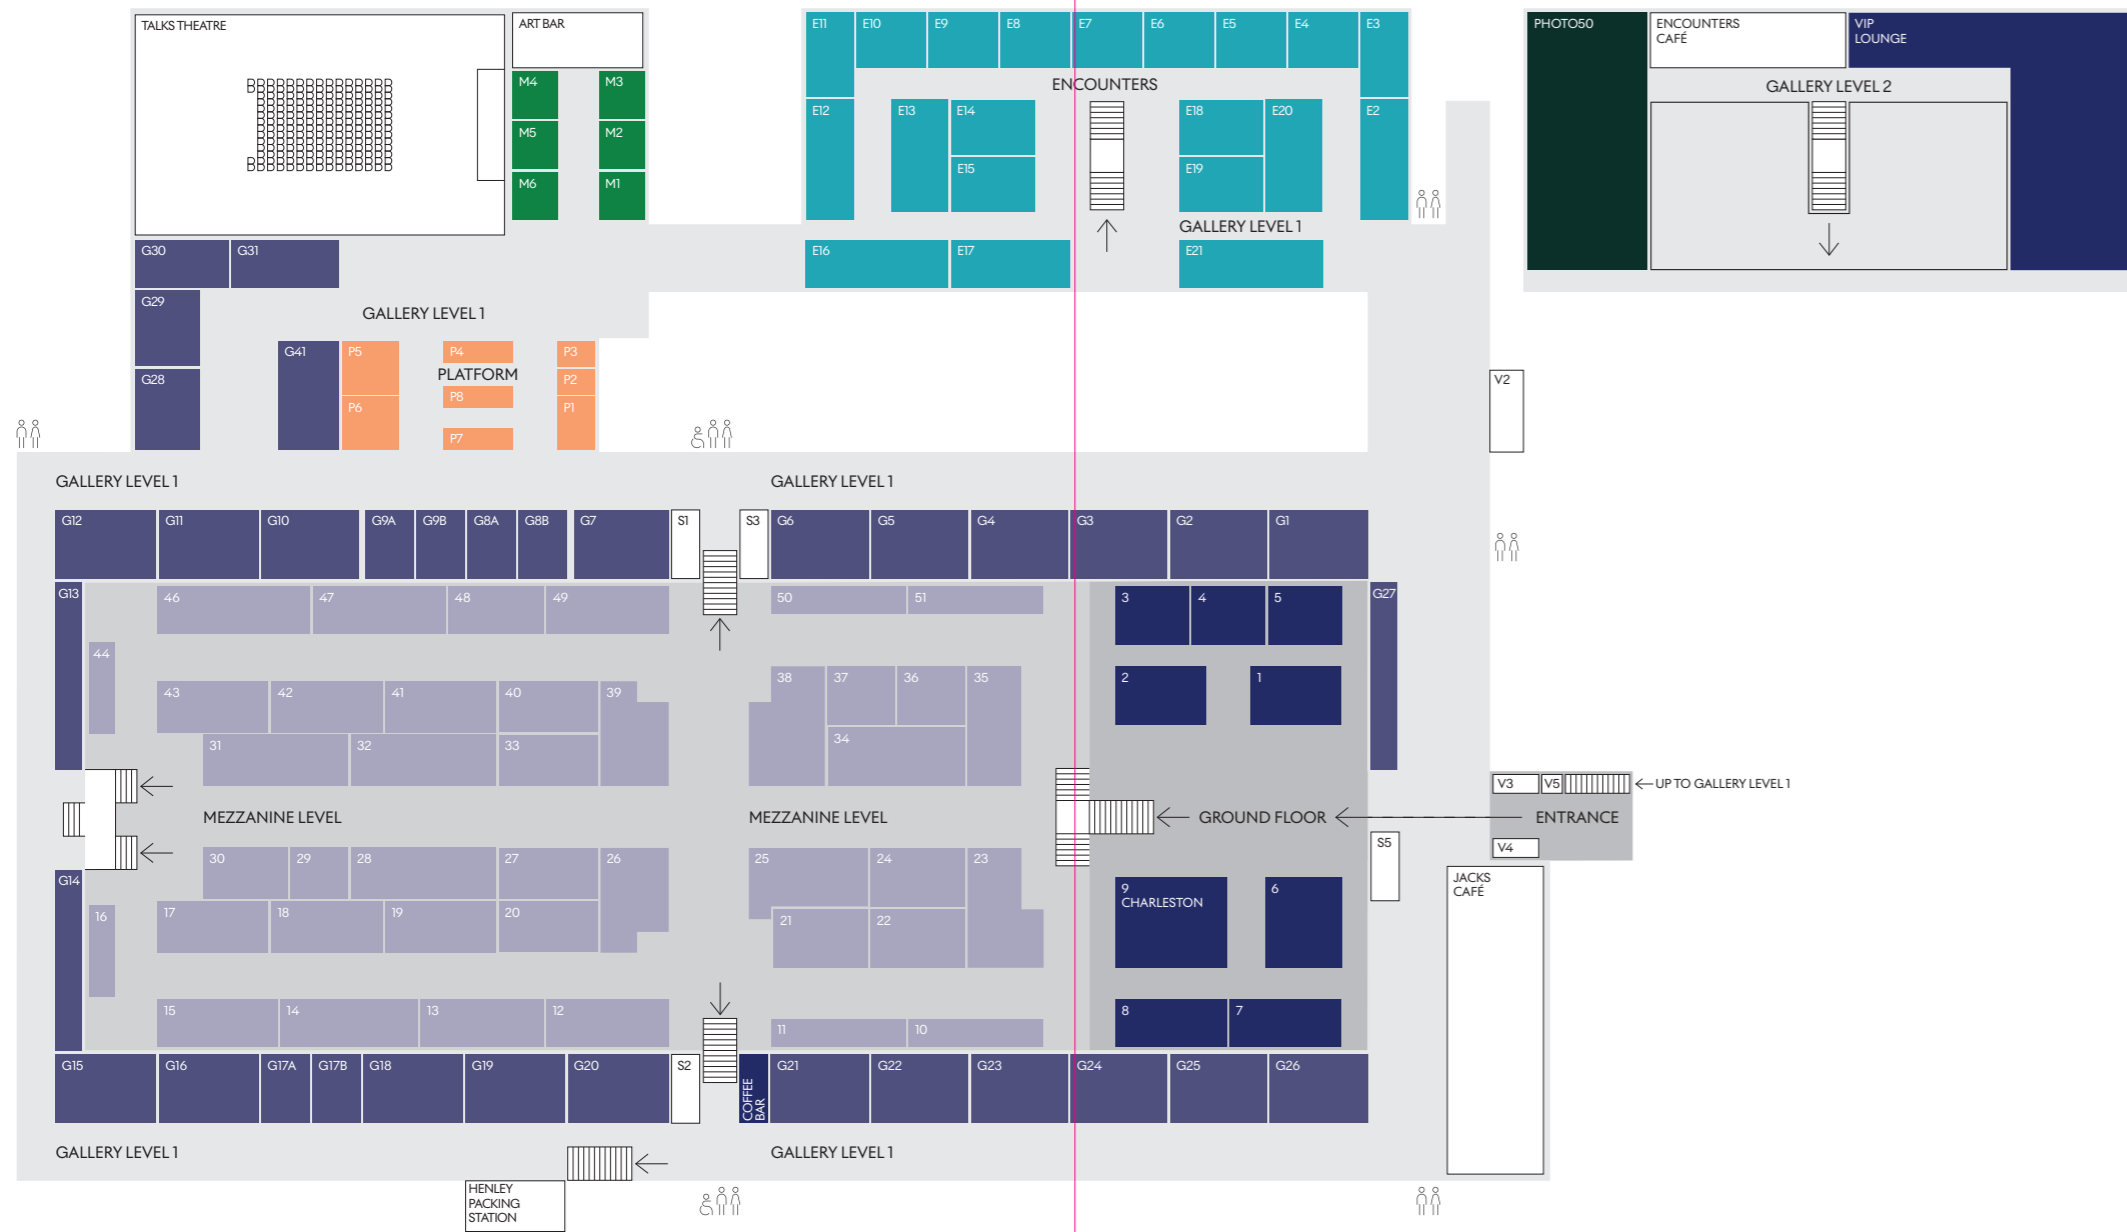

Floor Plan

- GALLERIES ●
- PLATFORM ●
- ENCOUNTERS ●
- PHOTO50 ●
- PRINTS & EDITIONS ●
- VISITOR SERVICES ○

Main Galleries

&Gallery 155A Gallery Adrian Hill Fine Art Advanced Graphics London Alan Wheatley Art Amanda Aldous Fine Art April Contemporary Architectural Heritage Art First Art Movement ARTITLEDcontemporary Austin / Desmond Fine Art Beardsmore Gallery Beaux Arts Bath Bluerider Art Browse & Darby Candida Stevens Gallery Castlegate House Gallery Catto Gallery CHARLIE SMITH LONDON Christopher Kingzett Fine Art Circle Contemporary Columbia Road Gallery Common Sense Gallery Contemporary Six Crane Kalman Brighton Crane Kalman Gallery Cross Lane Projects David Messum Fine Art Duncan R. Miller Fine Arts Eames Fine Art Gallery Elizabeth Xi Bauer England & Co Fiumano Clase Freya Mitton Gala Fine Art Galerie Olivier Waltman Gallery B-R Gallery Different Gallery G-77 GBS Fine Art Gerber Fine Art & Compass Gallery	G2 G1 G9a 14 39 G13 G4 44 10 G14 12 34 33 G20 G30 48 43 49 G25 37 8 G9b G10 G29 G8a 20 24 G3 30 16 19 1 & 2 26 36 22 G26 21 4 G16 G31 38 41	Gilden's Arts UK Glasgow Print Studio Harry Moore-Gwyn Hidden Gallery Horton London James Freeman Gallery Jealous Gallery Jenna Burlingham Jill George Gallery Ltd John Martin Gallery John Swarbrooke Jonathan Clark & Co Julian Page K+Y Gallery Lemon Street Gallery Liss Llewellyn Long & Ryle Mollbrinks Art Gallery Narborough Osborne Samuel Panter & Hall Piano Nobile Portal Painters Portland Gallery Purdy Hicks Gallery Quantum Contemporary Art Rabley Gallery Raw Editions Rebecca Hossack Art Gallery Redfern Gallery Ronen Art Gallery Ruup & Form Stoney Road Press Stow Art House Tag Fine Arts Tanya Baxter Contemporary The Finch Project Thomas Spencer Fine Art Thompson's Gallery TIN MAN ART Willoughby Gerrish/Gerrish Fine Art WIThOutARTgalerie	42 G7 G27 G5 G17a 50 18 40 13 G24 G22 32 34 G19 G21 31 46 G12 25 35 G15 6 G18 27 23 G41 11 17 47 28 G28 5 G6 G11 15 29 3 G17b G23 51 7 G8b

Visitor Services

- Cloakroom (Gallery Level 1)
- Fair Guide Sales Point
- VIP Desk
- Cloakroom (Ground Floor)
- Henley Shipping

Sponsors & Partners

V2	Hackett London	S3
V3	Visit Malta	S1
V4	Mundy Cruising	S2
V5	Own Art	S5
214		

Encounters

- 303 Projects
- DOMOBAAL
- Galeri Miz
- Galerie Ricardo Fernandes
- Gallery G-77
- Janet Rady Fine Art
- Kittoe Contemporary
- Koop Projects
- London Paint Club
- MK Projects
- Mookji Gallery
- Outside In
- Perve Galeria
- Saul Hay Gallery
- Siger Gallery
- T.2 Gallery
- Thamesmead Texas
- Vane
- Virginia Visual Arts
- Wizard Gallery

Platform

E16	BWG Gallery	P6
E19	Guts Gallery	P7/P8
E3	Janet Rady Fine Art	P4
E4	Liminal Gallery	P2
E9	QUEERCIRCLE	P3
E14	Soho Revue Gallery	P5
E20	Tin Man Art	P8
E15	Willoughby Gerrish/Gerrish Fine Art	P1
E10		
E18		

Prints & Editions

E5	Enitharmon Editions	M1
E17	Flux Projects	M3
E21	K Contemporary	M6
E11	MMX Gallery	M4
E7	Open Doors Gallery	M2
E6		
E13		
E2		
E12		
E8		

PRINT PARTNER

Scan to browse the full gallery and artists lists online